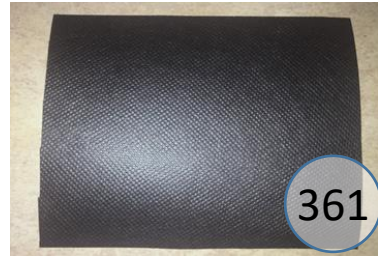

A3000644

Call Out	Description
●	Blown Fiber
●	Cushion Chaise Pad - top Pad
●	Cushion Foam
●	KD Component
●	Cover

Signature
DESIGN
BY **ASHLEY**®

Signature
DESIGN
BY **ASHLEY**®